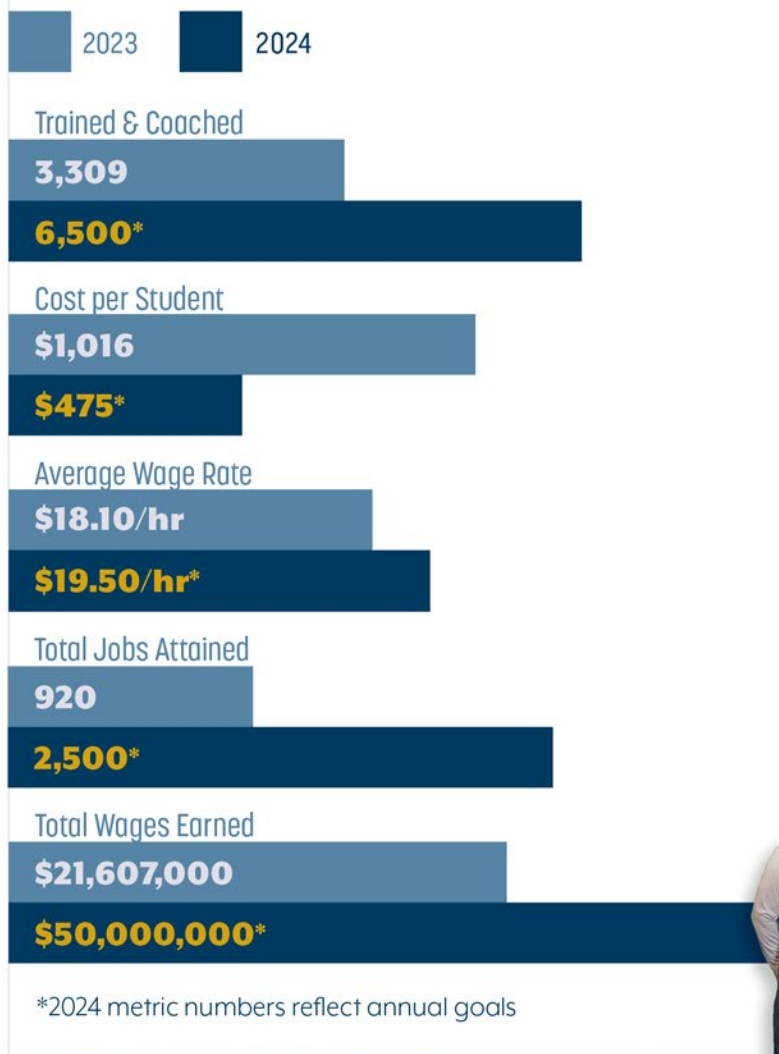

Total Jobs Obtained

\$21,607,000

Total Wages Earned*

\$18.10

\$ per hour average wage rate

\$1,016

Cost per student

2,921

Volunteer Hours Served

ROI: 638%

For every \$1 raised to support WorkFaith,
\$6.38 is later earned by a WorkFaith client.

*Conservative amount - Calculated from self-reported jobs only

GROWTH TO SUCCESS

WORKFAITH NOW